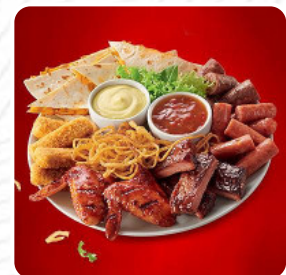

Wimpy Menu

<https://menuweb.menu>

Engen Kroonvaal 1 Stop North, Ngwathe, South Africa

+27568198306 - <https://location.wimpy.co.za/engen1-stop-kroonvaal-north>

Here you can find the [menu](#) of **Wimpy** in Ngwathe. At the moment, there are **11** meals and drinks on the food list. Wimpy has long been a go-to for breakfast and lunch, but recent visits reveal a wide disparity in service and food quality. While some guests encountered long waits, dirty glasses, and subpar meals—such as greasy burgers and lackluster ice cream—others praised the attentive service and delicious offerings, especially breakfast options. The atmosphere generally remains inviting and clean, attracting a diverse crowd. However, concerns about hygiene and inconsistent service have led to frustration among patrons. Despite the warm staff interactions, guests may face a hit-or-miss experience at this chain. It's a gamble for those on the long road.