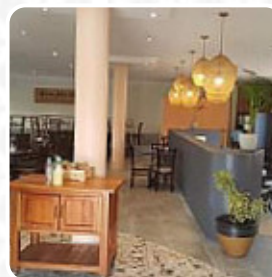

The Silver Birch Menu

<https://menuweb.menu>

Lifestyle Home Garden, Johannesburg, South Africa
+27117925714 - <http://www.thesilverbirch.co.za/>

Here you can find the [menu](#) of **The Silver Birch** in Johannesburg. At the moment, there are **17** courses and drinks on the food list. Silver Birch Café is a renowned restaurant with a seating capacity of 450, located in the heart of the famous Lifestyle Garden Centre. Since the early 90s, we have been committed to offering a delightful dining experience to all our guests. Our focus is on serving delectable dishes with exceptional service. We look forward to welcoming you and ensuring you have a memorable visit with us.

CHICKEN

PIZZA

The Silver Birch

Lifestyle Home Garden,
Johannesburg, South Africa

Opening Hours:

Monday 07:00 -17:00
Tuesday 07:00 -17:00
Wednesday 07:00 -17:00
Thursday 07:00 -17:00
Friday 07:00 -17:00
Saturday 07:00 -17:00
Sunday 07:00 -17:00